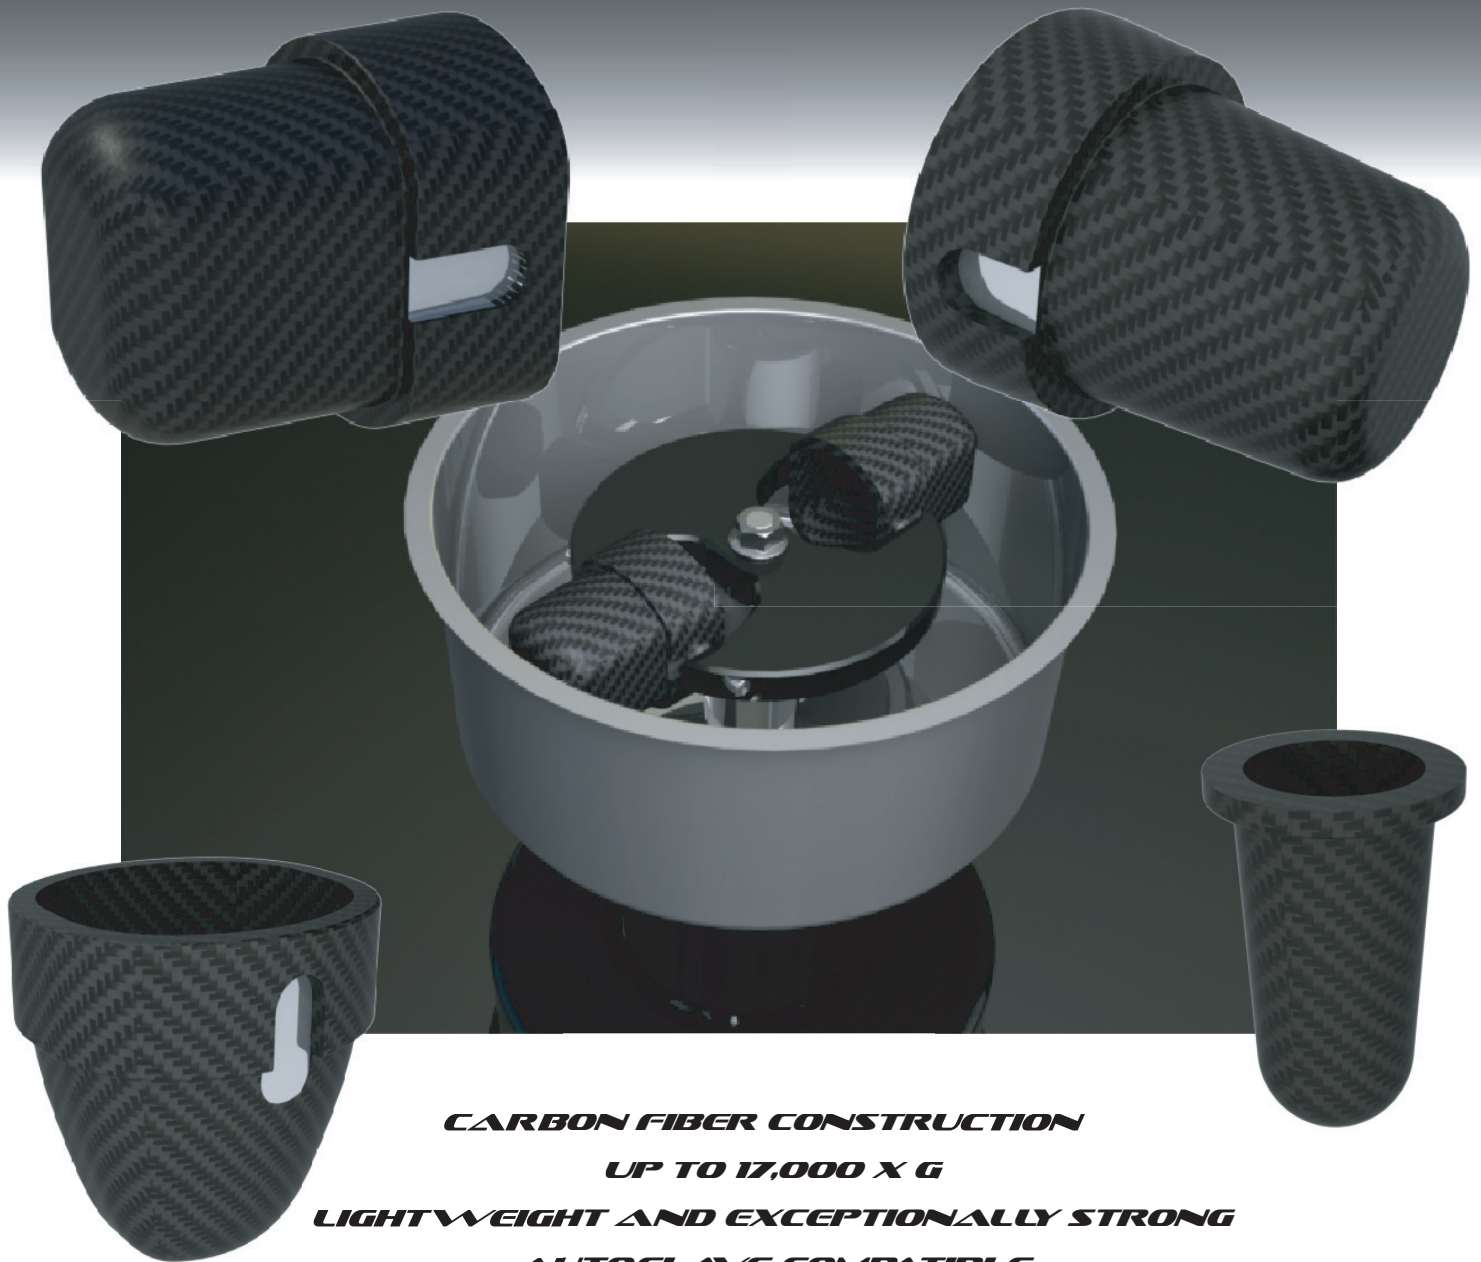

## **CARBON FIBER CENTRIFUGE BUCKETS**

**CARBON FIBER CONSTRUCTION**

**UP TO 17,000 X G**

**LIGHTWEIGHT AND EXCEPTIONALLY STRONG**

**AUTOCLAVE COMPATIBLE**

**CUSTOM SIZED TO YOUR SPECS**

1375 Boomer Circle Suwanee, GA 30024 (678) 910-2354 (770) 622-0917 fax  
www.apexdesigns.net email: info@apexdesigns.net